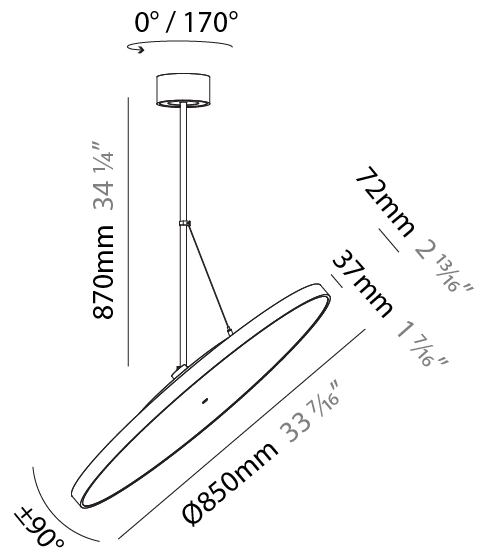

GENERAL

Series: Sign Diva Flex
Subseries: Sign Diva Flex
Partner: Prolicht
Division: Architectural
Installation: Suspension
Product Type: Pendant
Mounting Location: Ceiling
Light Distribution: Adjustable

PHYSICAL

Diameter (mm): 850
Diameter (in): 33 7/16
Height (mm): 870
Height (in): 34 1/4
Weight (kg): 9
Weight (lbs): 19.8
Diffuser: PMMA - Opal / Micro-Prism / Sparkling Secret / Vintage Industrial
Fixture Finish: SSR / BKV / CWI / CRY / HAB / UFT / ITA / RUA / FTG / MYG / LOD / PUS / FRO / FUP / KIA / POP / BLS / SPG / MEY / GOH / CHC / COM / ABZ / JAG / OBR / MOS / ROR
Fixture Material: PMMA / Extruded Aluminum / Steel

ELECTRICAL

Lamp Type: LED (Zhaga Standard)
Input Wattage (W): 96.8
Total Output Wattage (W): 76.8
Dimming: Tri-Mode (Non-Dimming and Phase Dimming (120Vac only) and 0-10V Dimming)
Driver Included: Yes
Driver Location: Integrated
Driver Type: Constant Current - Universal
Driver Class: Class 2
Input Voltage (V): 120 - 277
Constant Current (MA): 600

LED

Color Temperature (°K): 2700 / 3000 / 3500 / 4000
Max. Delivered Lumen (lm): 9094 / 9806 / 11385 / 11617
Nominal Lumen (lm): 10753 / 11596 / 13461 / 13736
CRI: >90 CRI
Lamp Life (hrs): 50000

OPTICAL

RATINGS AND CERTIFICATIONS

Certified By: Certified for North American Standards
IP rating: IP20