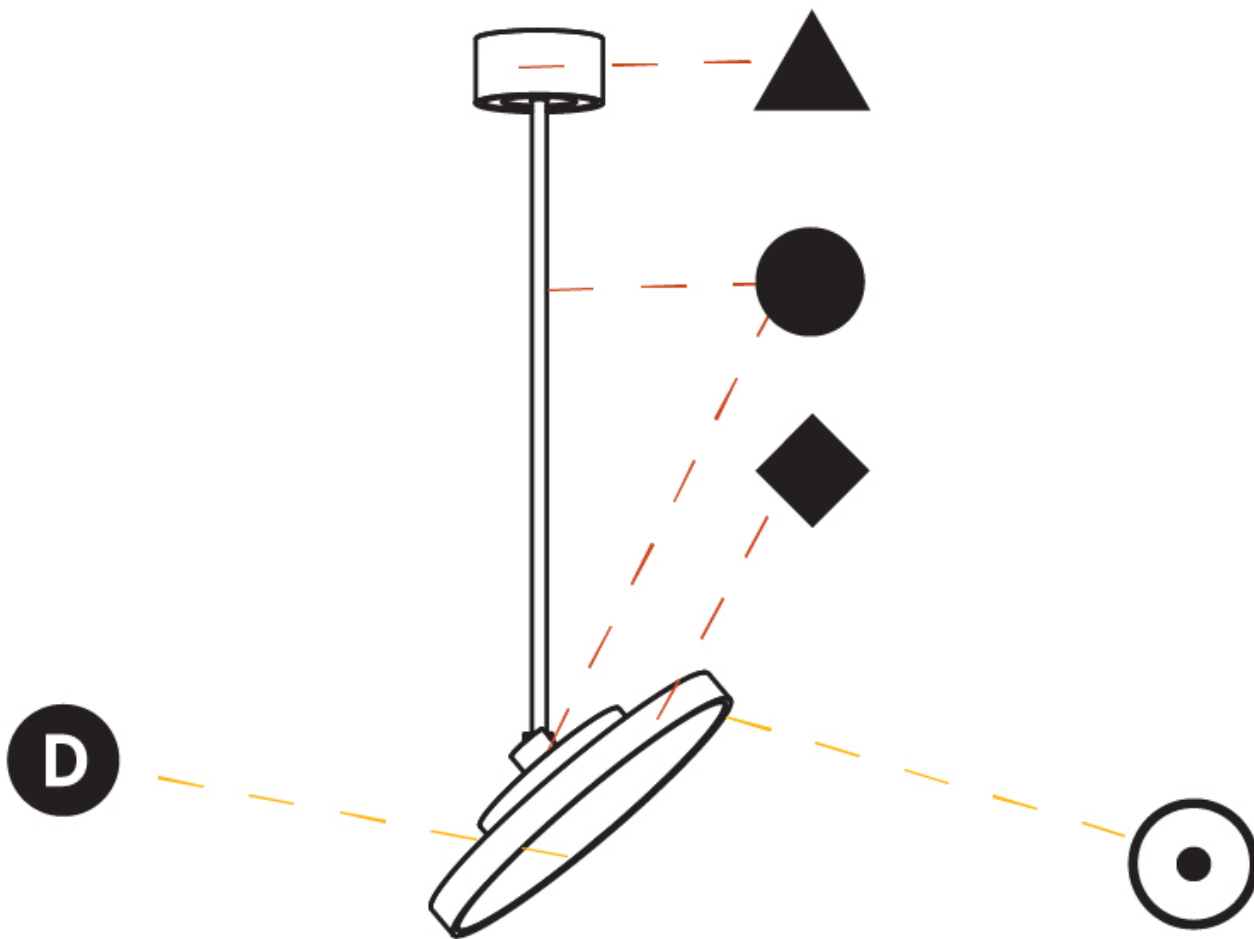

SIGN DIVA FLEX SUSPENSION

A30853-

PROJECT
TYPE
SPECIFIER
QUANTITY
DATE